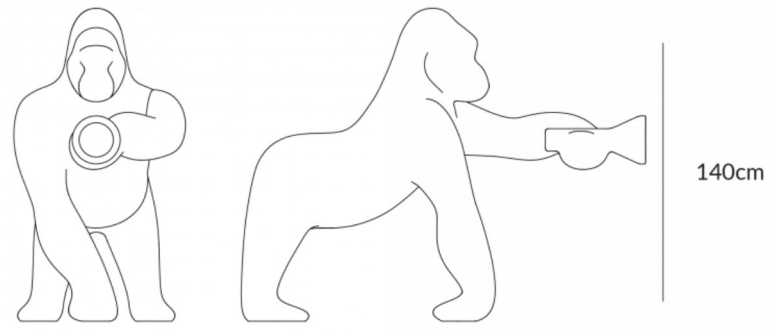

Kong becomes a powerful object, with an adjustable arm to direct the light beam at different angles, infinitely adjustable and with countless uses.

Above all, it's no longer scary thanks to the designer's imagination and creativity.

Specs

Dimensions: 180 x 77 x h. 140 cm

Weight: 20 Kg

Material: PE-Polyethylene

Arm mobility: -45° _ 75° (tot
120°)

Cable length: 400cm

Lamp: 1 X PAR38 LED

REFLECTOR 13-18W E27

Colors: Black, Ivory, Bright Pink

**Dimensions**

77cm

180cm

Cable**Packaging**

Dimensions: - - h cm

Weight:

Volumetric Weight: 0,00