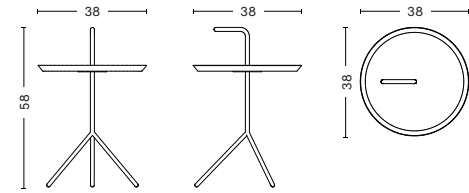

DLM

DESIGN BY THOMAS BENTZEN

HAY

- DLM -

DLM

Thomas Bentzen's portable side table is aptly named 'Don't Leave Me'. Abbreviated to DLM, it features a convenient handle that allows the metal table to be carried from room to room. Although it has a lightweight and portable structure, the three slanted legs provide great stability. Available in two sizes, the DLM and DLM XL make functional alternatives to traditional coffee tables and can be used in most home or office environments. Both sizes are made in powder coated steel and come in different colour options.

- DLM -

DIMENSIONS

Ø38 x H58 cm

Ø48 x H65 cm

- DLM -

MATERIALS

Powder coated steel

COLOURS

		COLOUR						
		WHITE	BLACK	GREY	SUN YELLOW	TOFFEE	DEEP BLUE	CHERRY RED
SIZE	DLM	•	•	•	•	•	•	•
	DLM XL	•	•	•				

- DLM -

DLM
1024715319000 / White

DLM
1024715329000 / Black

DLM
1024715339000 / Grey

DLM
1024716009000 / Sun yellow