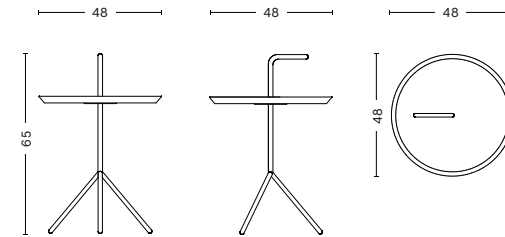

DLM

DESIGN BY THOMAS BENTZEN

HAY

- DLM -

DLM

Thomas Bentzen's portable side table is aptly named 'Don't Leave Me'. Abbreviated to DLM, it features a convenient handle that allows the metal table to be carried from room to room. Although it has a lightweight and portable structure, the three slanted legs provide great stability. Available in two sizes, the DLM and DLM XL make functional alternatives to traditional coffee tables and can be used in most home or office environments. Both sizes are made in powder coated steel and come in different colour options.

- DLM -

DIMENSIONS

Ø38 x H58 cm

Ø48 x H65 cm

- DLM -

MATERIALS

Powder coated steel

COLOURS

		COLOUR						
		WHITE	BLACK	GREY	SUN YELLOW	TOFFEE	DEEP BLUE	CHERRY RED
SIZE	DLM	•	•	•	•	•	•	•
	DLM XL	•	•	•				

- DLM -

DLM
1024715319000 / White

DLM
1024715329000 / Black

DLM
1024715339000 / Grey

DLM
1024716009000 / Sun yellow