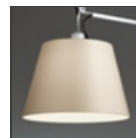

TOLOMEO MEGA
DIFF.PERG.420
0780030A